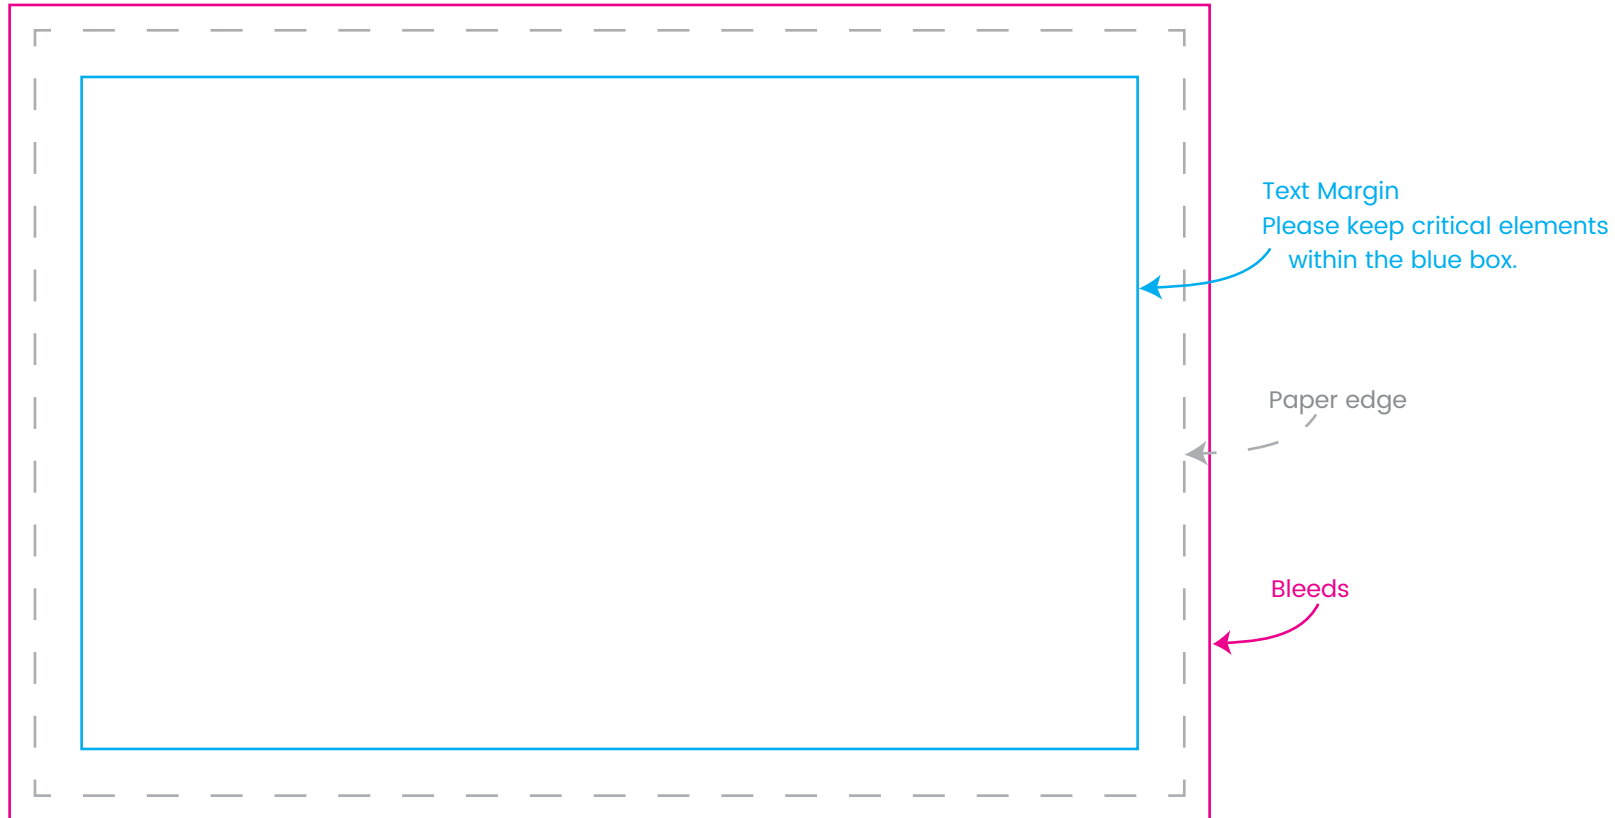

# Postcard - 6" x 4" Template

## Art Instructions:

- Put on art on a separate layer
- Outline fonts or provide fonts
- Images need to be 300 dpi or greater
- Essential text and design elements should be positioned within the text margin of  $\frac{3}{16}$ " (.1875")
- Keep text at/or above 4 pt. and not too thin.
- TM and ® - minimum of 3 pt.
- Line thickness - minimum of .3 pt.
- Save as PDF or native file.