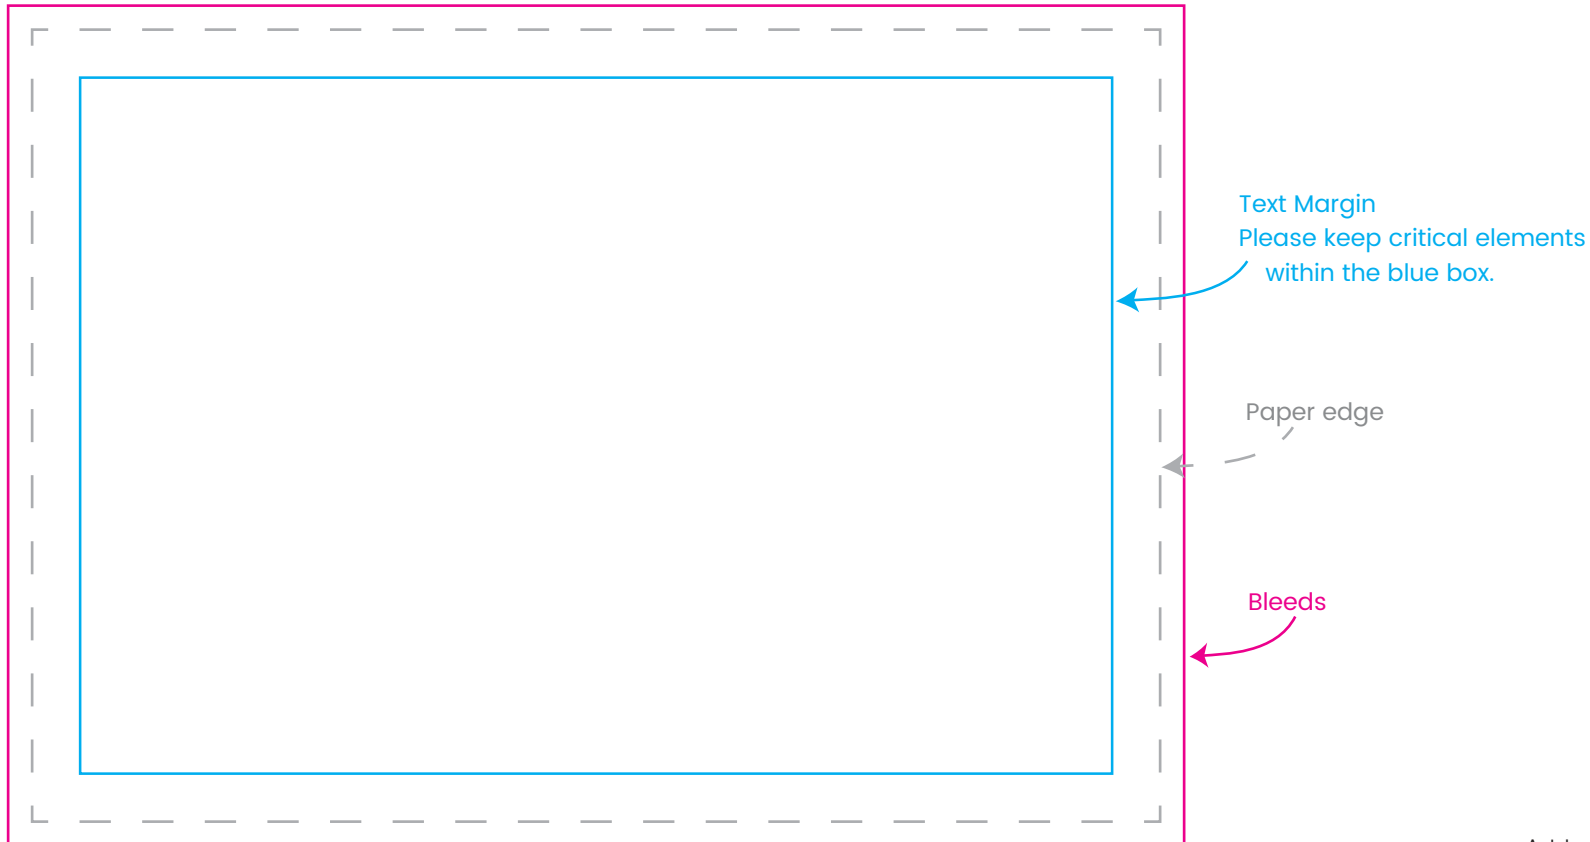

Postcard - 4.125" x 5.375" Template

Art Instructions:

- Put on art on a separate layer
- Outline fonts or provide fonts
- Images need to be 300 dpi or greater
- Essential text and design elements should be positioned within the text margin of $\frac{3}{16}$ " (.1875")
- Keep text at/or above 4 pt. and not too thin.
- TM and ® - minimum of 3 pt.
- Line thickness - minimum of .3 pt.
- Save as PDF or native file.