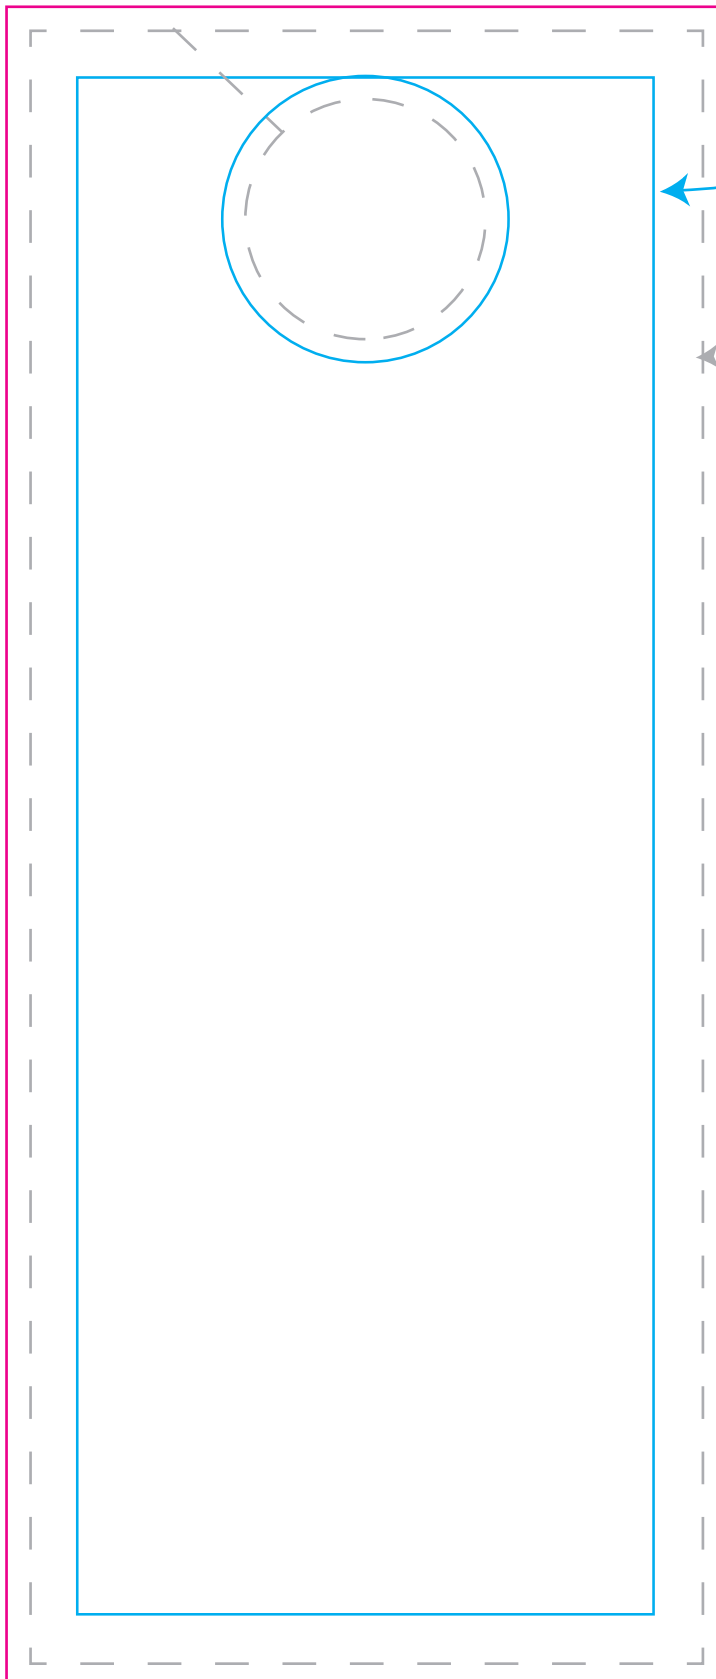

# Doorhanger Template (no perforation)

Text Margin  
Please keep critical elements  
within the blue box.

Paper edge

Bleeds

## Art Instructions:

- Put on art on a separate layer
- Outline fonts or provide fonts
- Images need to be 300 dpi or greater
- Essential text and design elements should be positioned within the text margin of 3/16" (.1875")
- Keep text at/ or above 4 pt. and not too thin.
- TM and ® - minimum of 3 pt.
- Line thickness - minimum of .3 pt.
- Save as PDF or native file.