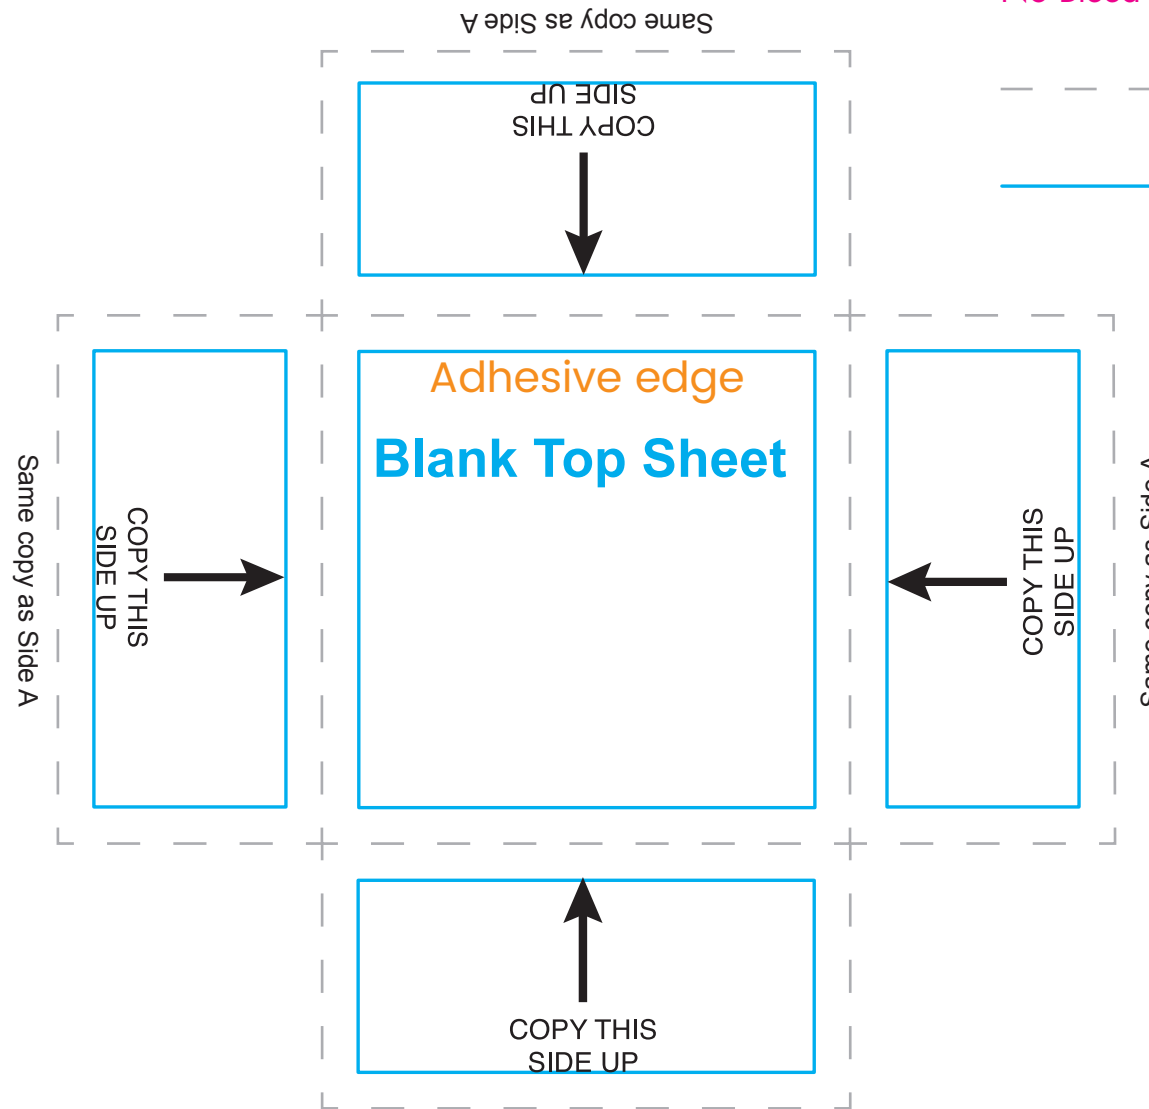

2.75" Half Cubes - 1 ink same design on all sides

Approx. Finished Cut Size:
2.75" x 2.75" x 1.375"

No Bleed Allowed

--- Paper edge

— Margin (keep all text inside)

SIDE A