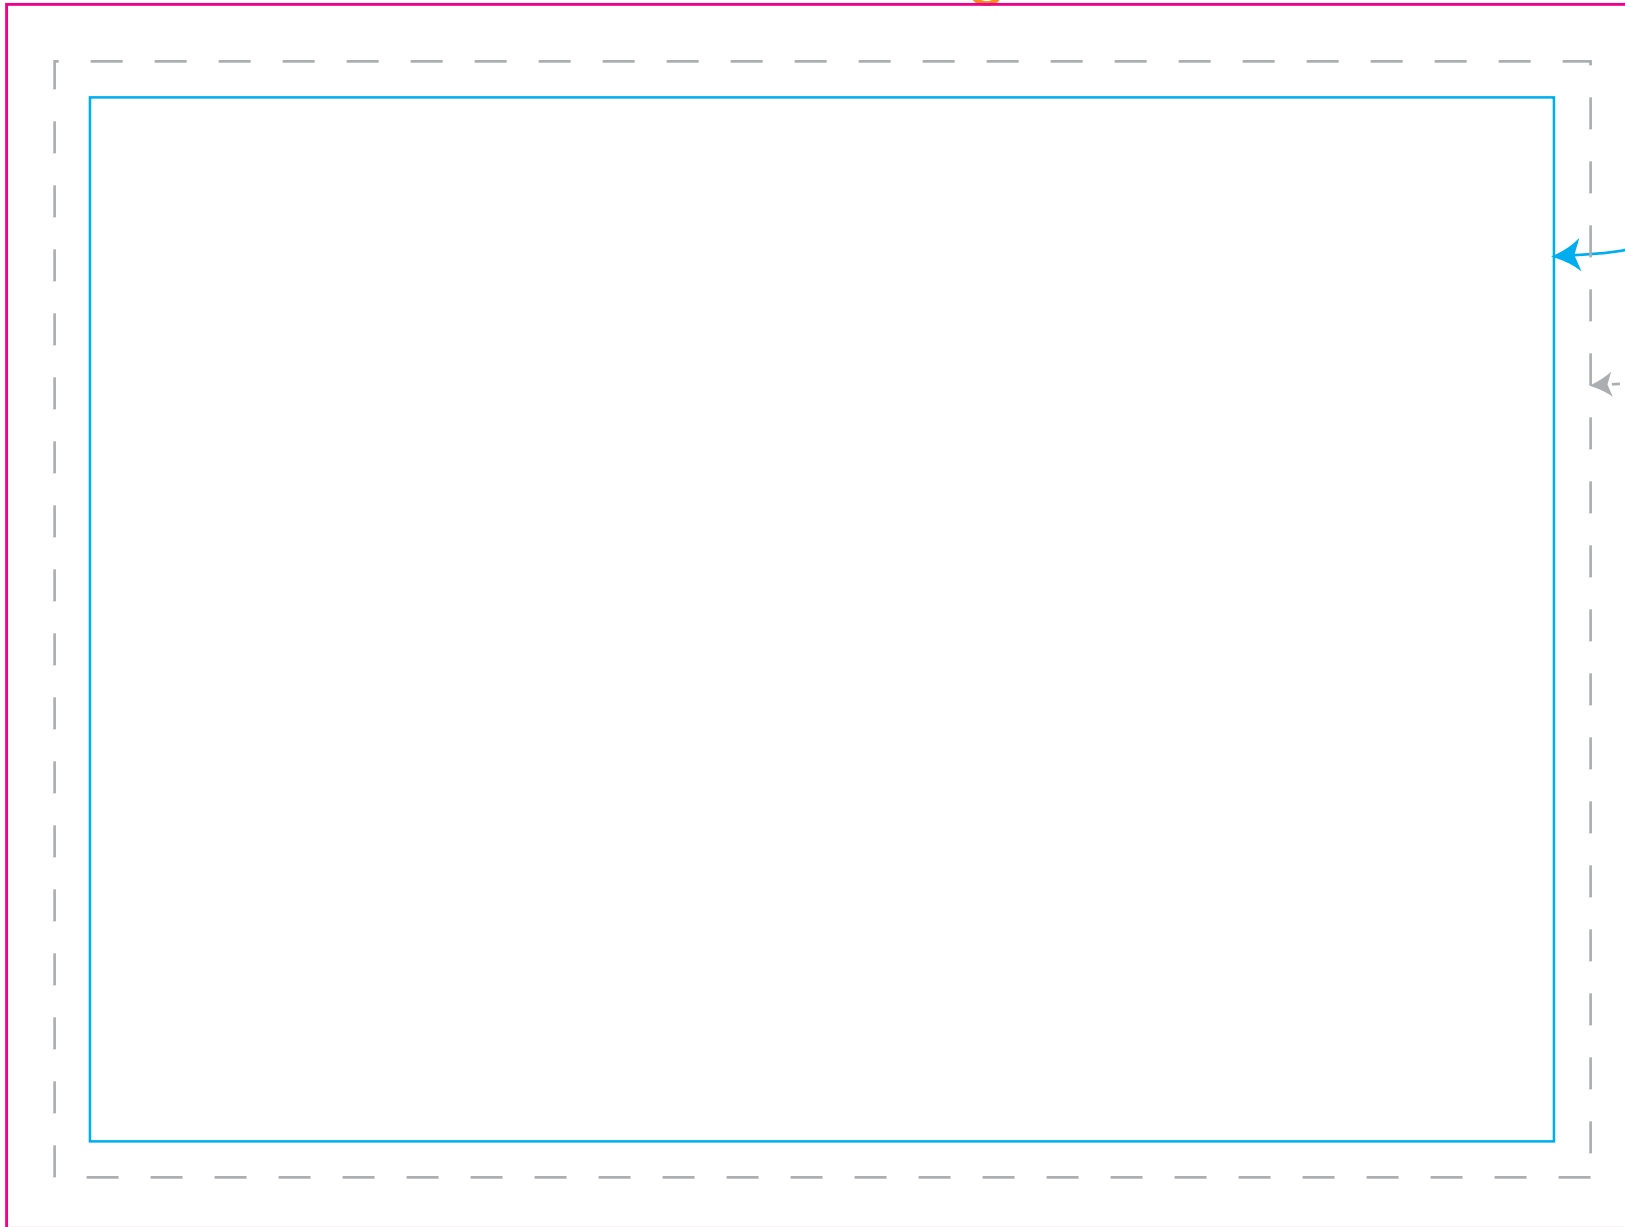

Adhesive edge

Please keep critical elements within the blue box.
Text Margin = 7.625" X 5.4375"

Paper edge
Cut Line = 8" x 5.8125"

Please extend the bleed
.125" beyond all side of
finish size
Bleed Margin = 8.25" X 6.375"