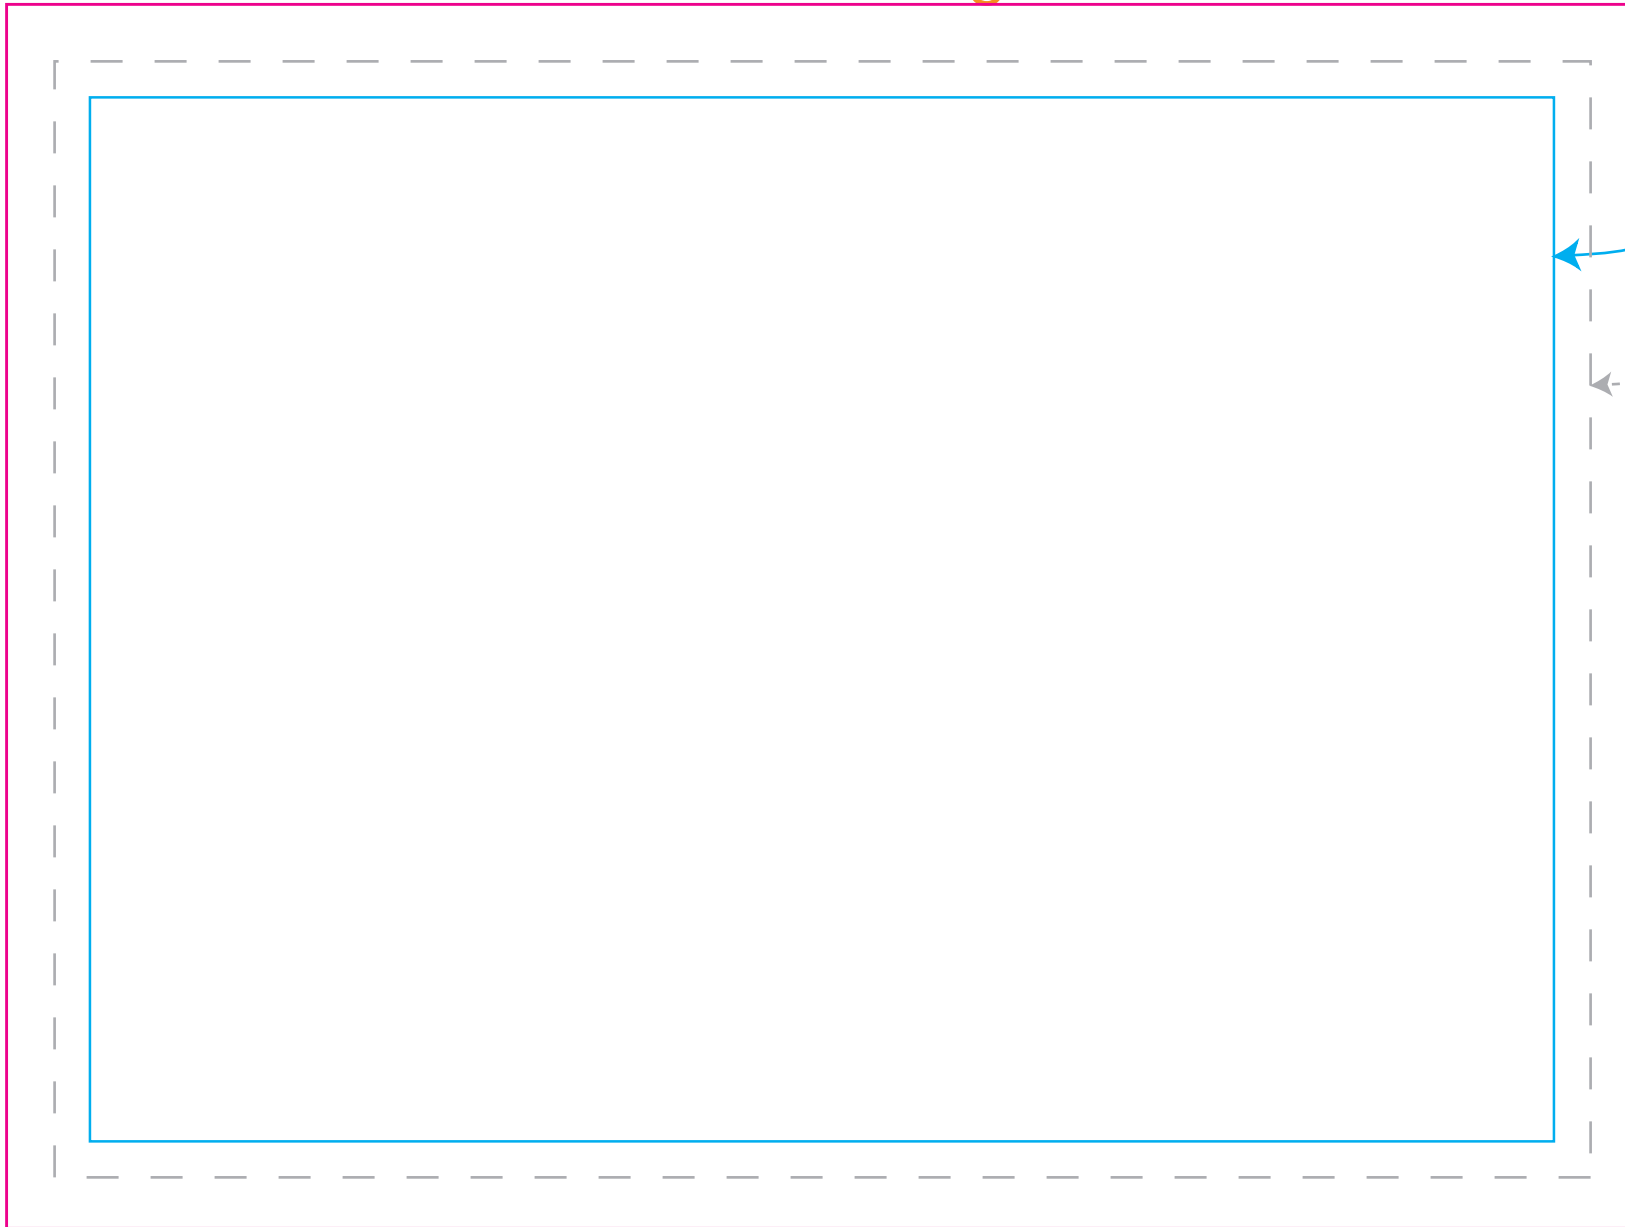

Adhesive edge

Please keep critical elements within the blue box.
Text Margin = 7.625" X 5.4375"

Paper edge
Cut Line = 8" x 5.8125"

Please extend the bleed .125" beyond all side of finish size
Bleed Margin = 8.25" X 6.375"