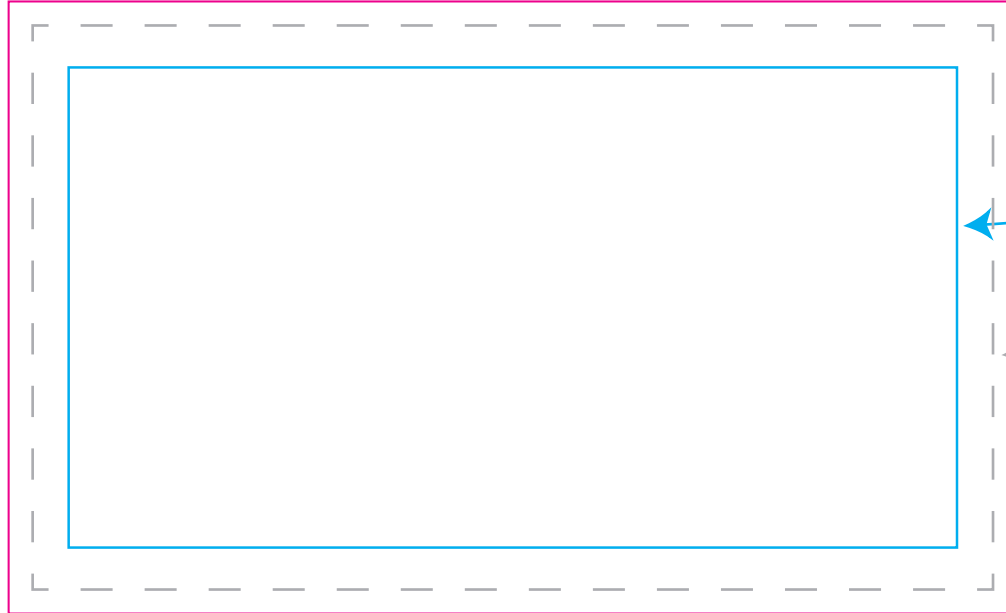

5" x 3" Full Color Template

Adhesive edge

Please keep critical elements within the blue box.
Text Margin = 4.625" W x 2.5" H

Paper edge
Cut Line = 5" W x 2.875" H

Please extend the bleed .125" beyond all side of finish size