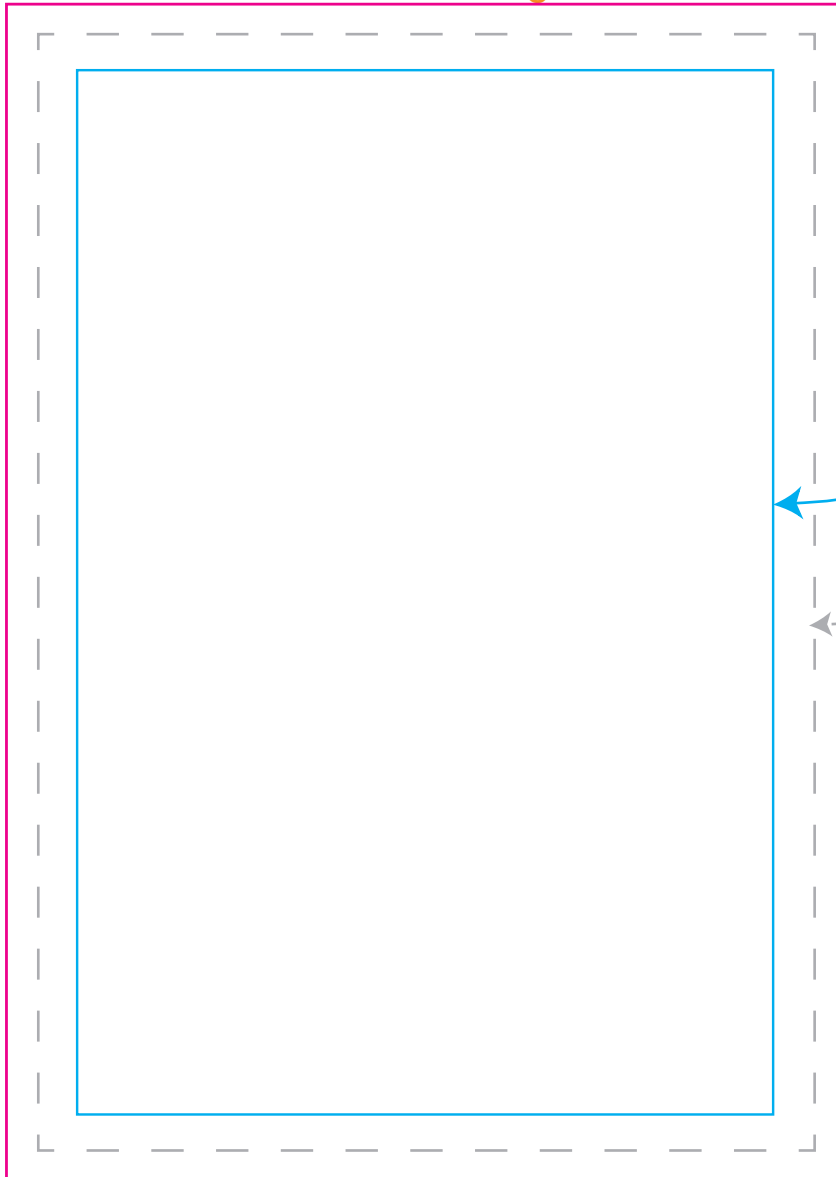

4" x 6" Full Color Template - Over 250 pads

Adhesive edge

Please keep critical elements within the blue box.
Text Margin = 3.625" X 5.4375"

Paper edge
Cut Line = 4" x 5.8125"

Please extend the bleed .125" beyond all side of finish size
Bleed Margin = 4.375" X 6.125"