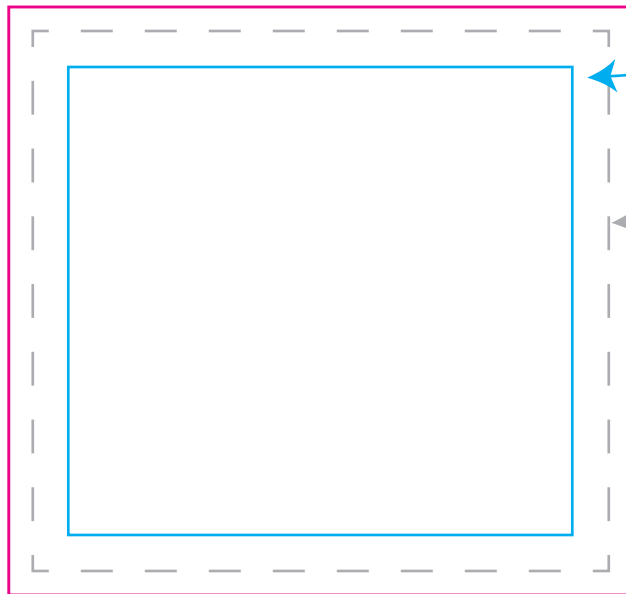

# 3" x 3" Full Color Template - Under 250 pads

Adhesive edge

Please keep critical elements within the blue box.  
Text Margin = 2.625" X 2.4375"

Paper edge  
Cut Line = 3" X 2.8125"

Please extend the bleed  
.125" beyond all side of  
finish size