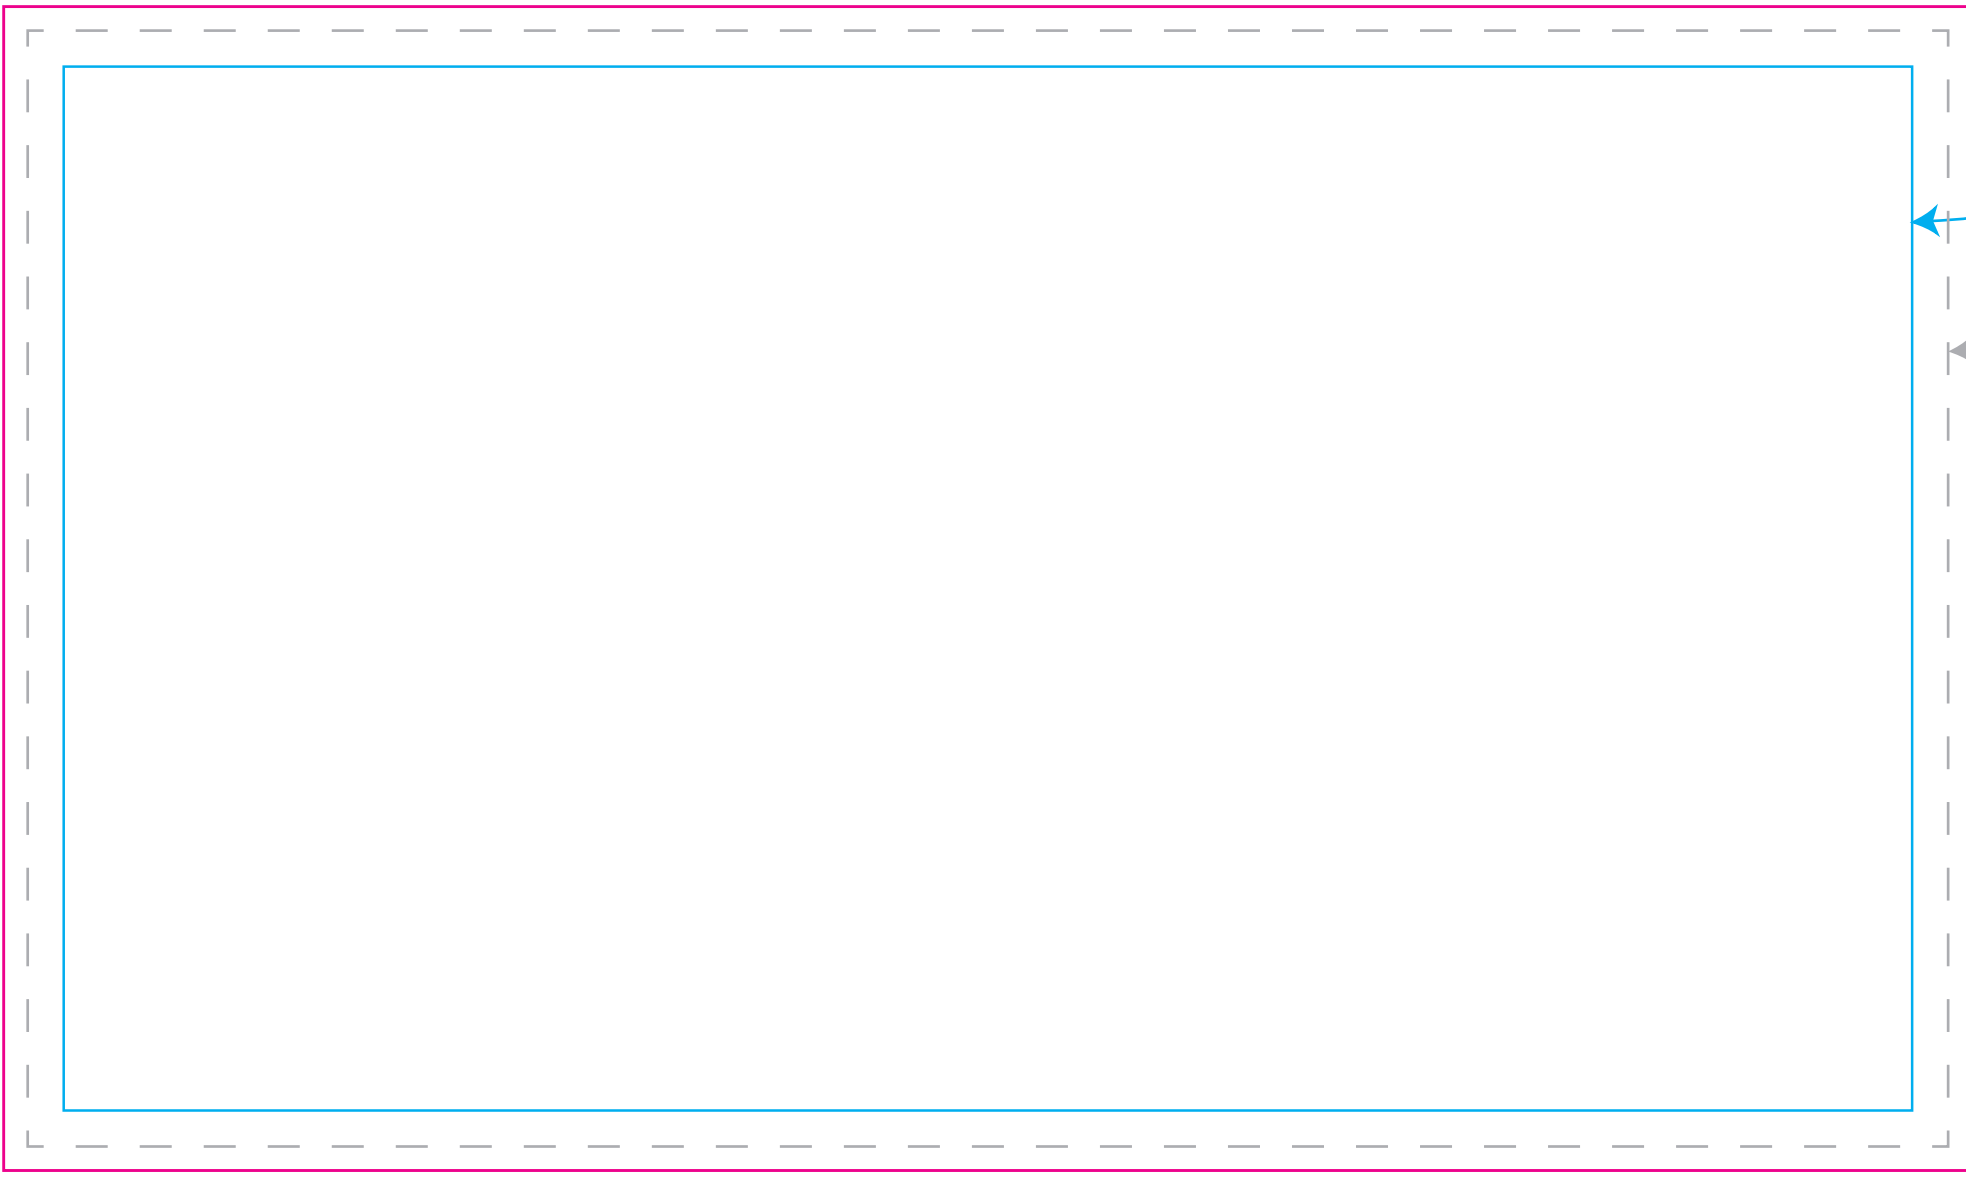

Adhesive edge

Please keep critical elements within the blue box.
Text Margin = 9.625" W x 5.437" H

Paper edge
Cut Line = 10" W x 5.812" H

Please extend the bleed .125" beyond all side of finish size